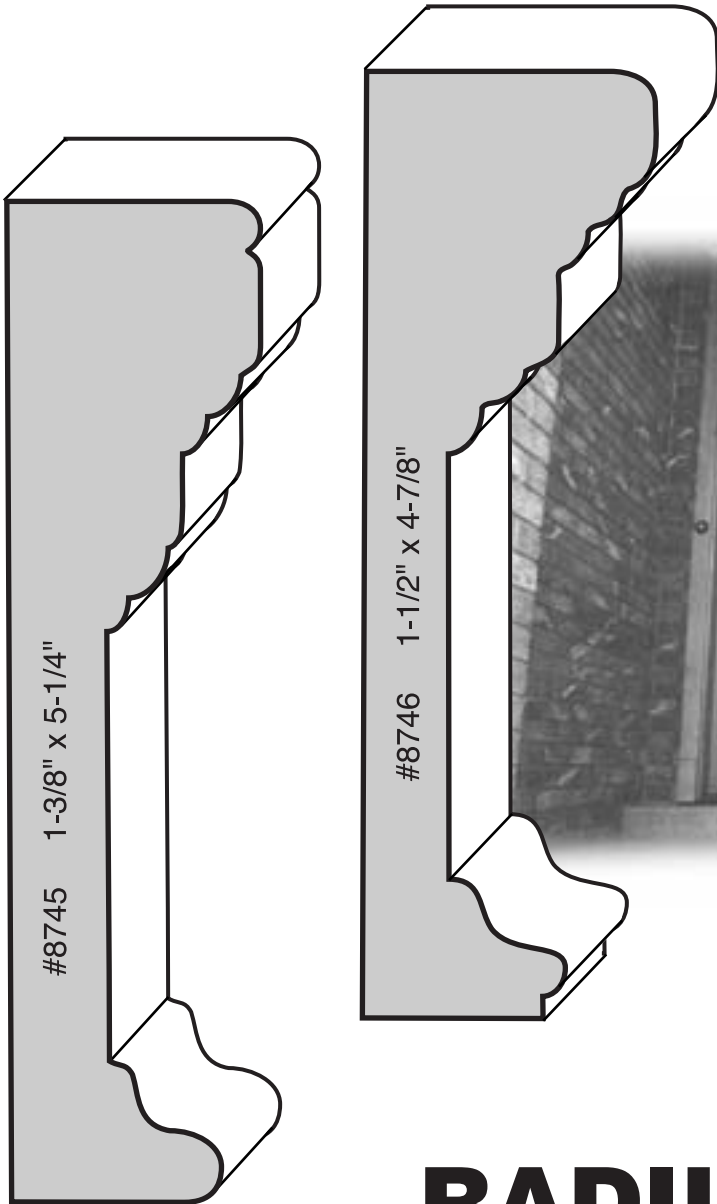

DOOR HEAD

RADIUS PLINTH BLOCK